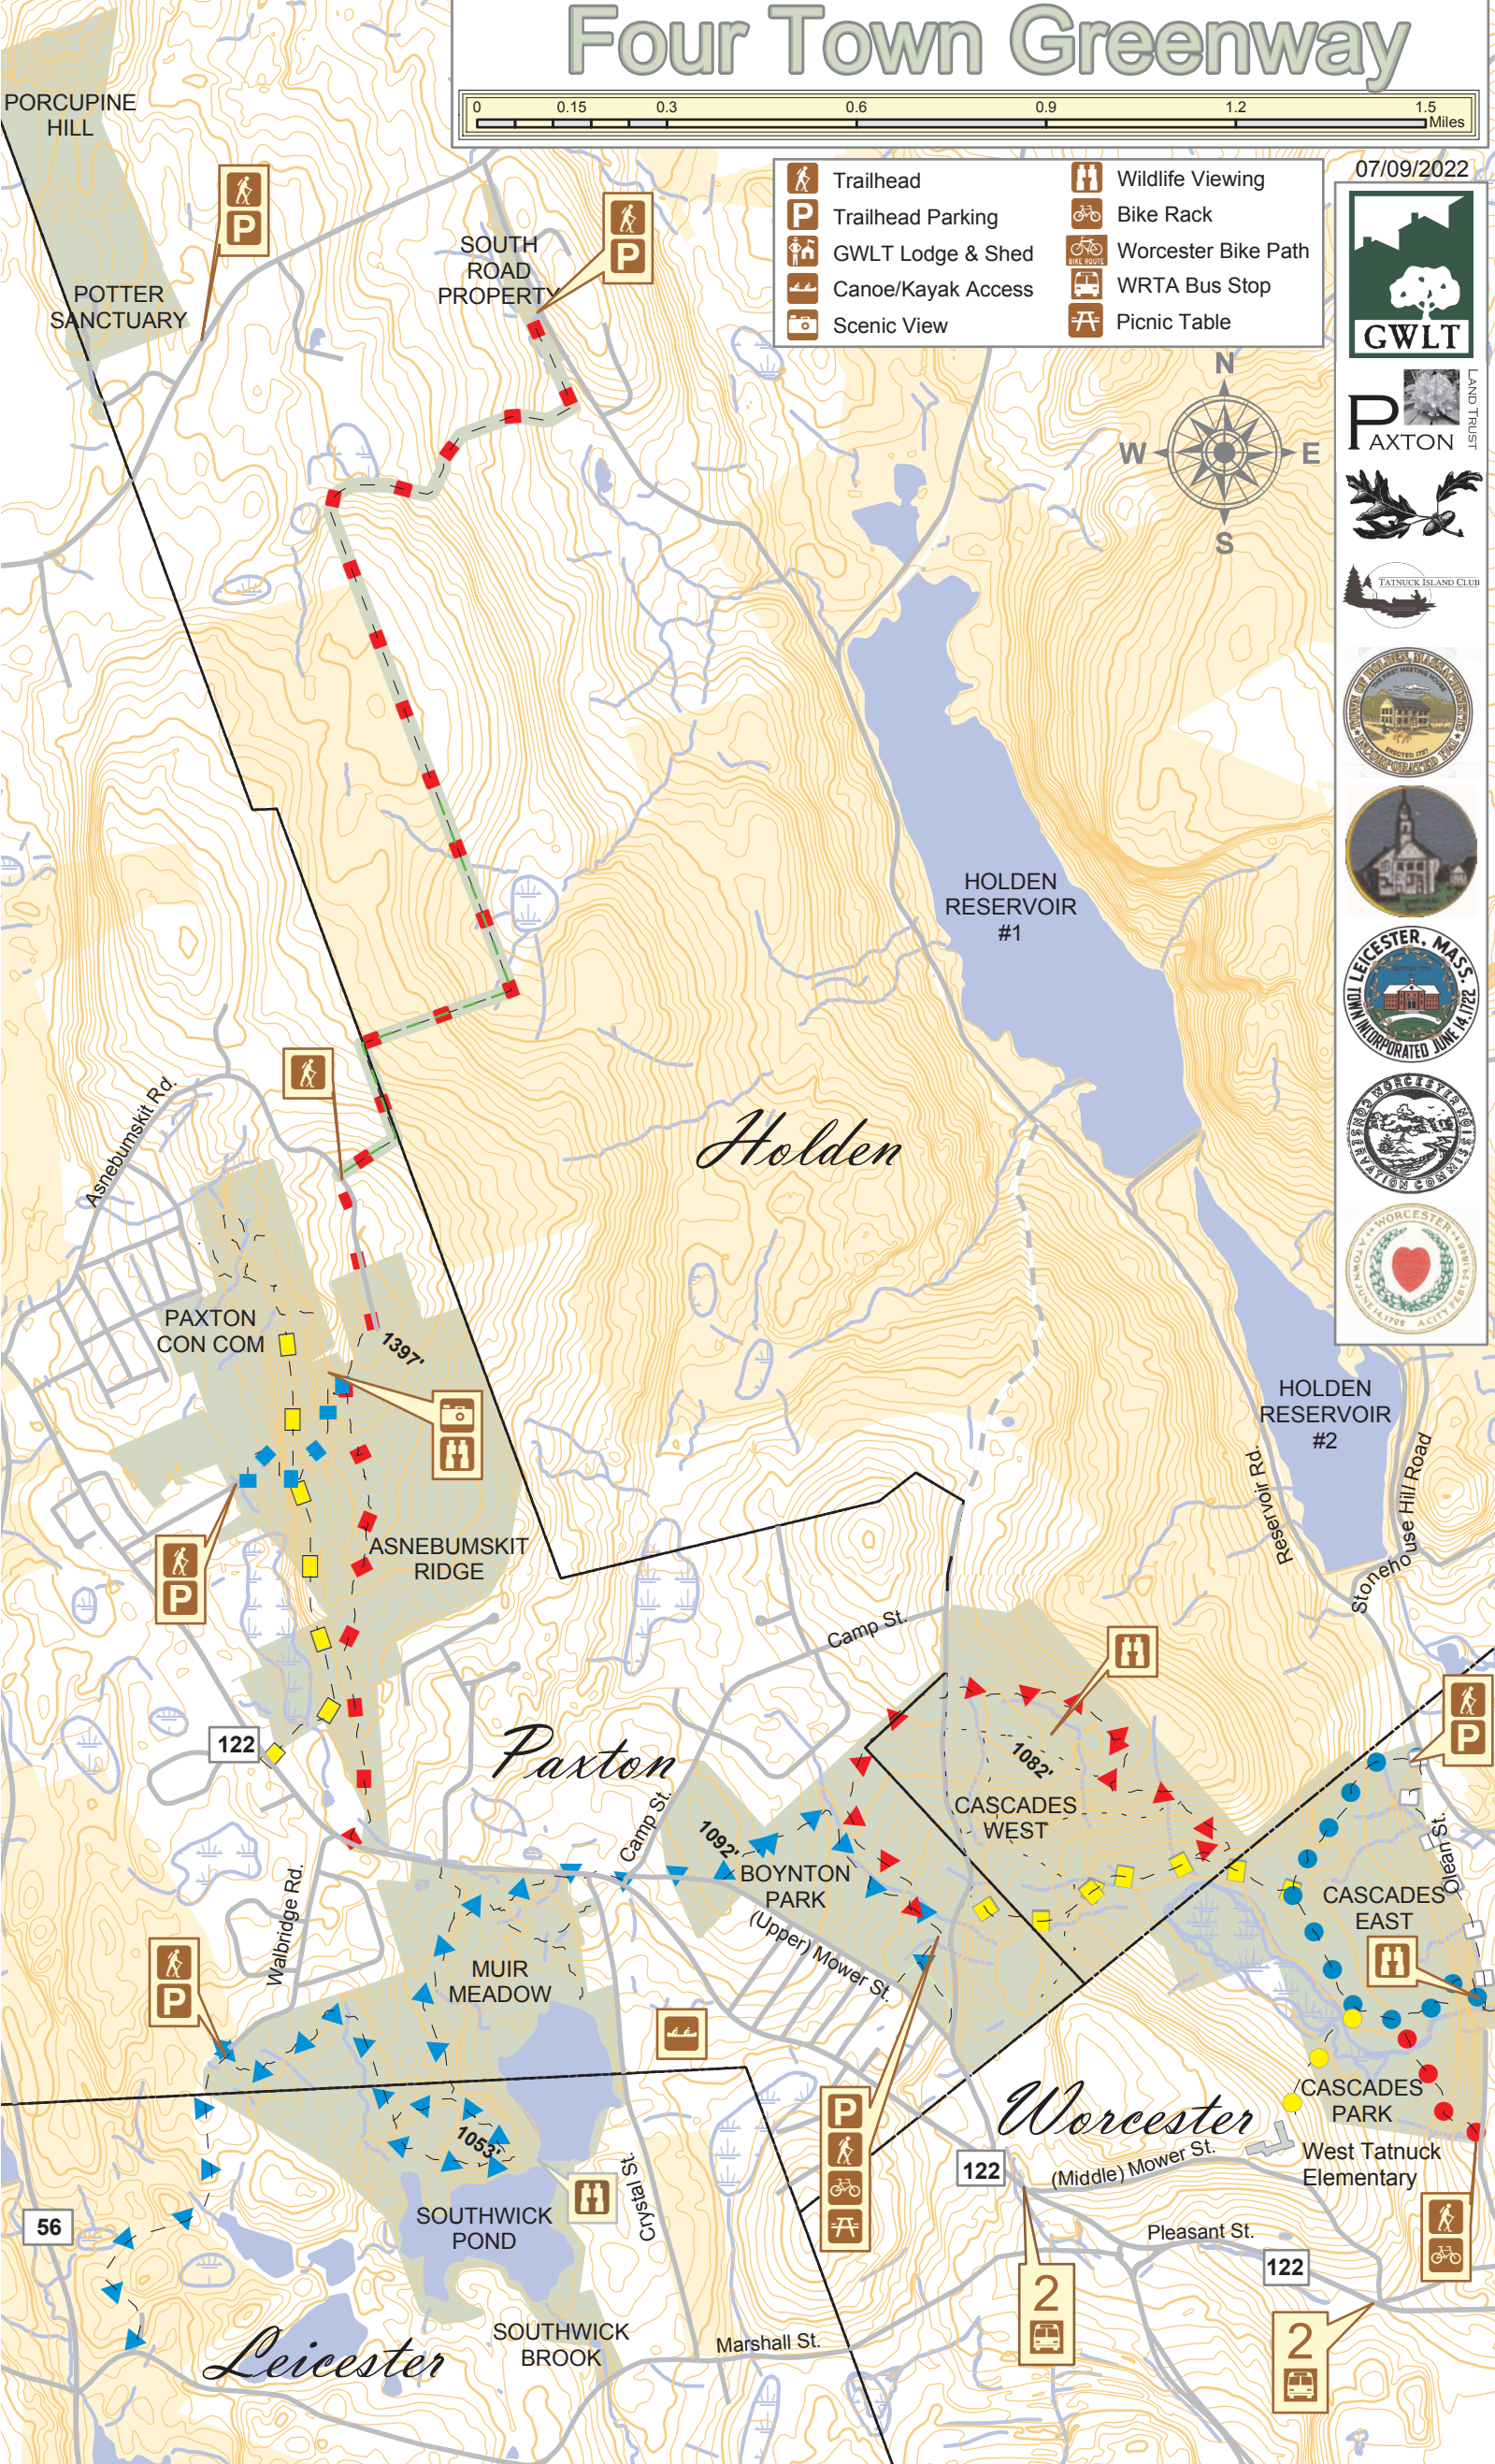

Four Town Greenway

	Trailhead		Wildlife Viewing
	Trailhead Parking		Bike Rack
	GWLT Lodge & Shed		Worcester Bike Path
	Canoe/Kayak Access		WRTA Bus Stop
	Scenic View		Picnic Table

07/09/2022

Holden Reservoir #1
Holden Reservoir #2

Paxton Con Com

Asnebumskit Ridge

Muir Meadow

Southwick Pond

Southwick Brook

Holden

Paxton

Worcester

Leicester

CASCADES WEST

BOYNTON PARK

CASCADES EAST

CASCADES PARK

West Tatnick Elementary

Asnebumskit Rd

Walbridge Rd

Crystal St

Marshall St

Camp St

Camp St

Camp St

Marshall St

Camp St

Camp St

Camp St

Marshall St

Middle Mower St

Pleasant St

Reservoir Rd

Reservoir Rd

Reservoir Rd

Reservoir Rd

Reservoir Rd

Stonehouse Hill Road

Stonehouse Hill Road

Stonehouse Hill Road

Stonehouse Hill Road

Stonehouse Hill Road

122

122

122

122

1397'

1397'

1053'

1053'

1092'

1092'

1092'

1092'

1082'

1082'

1082'

1082'

56

122

122

122

122

2

2