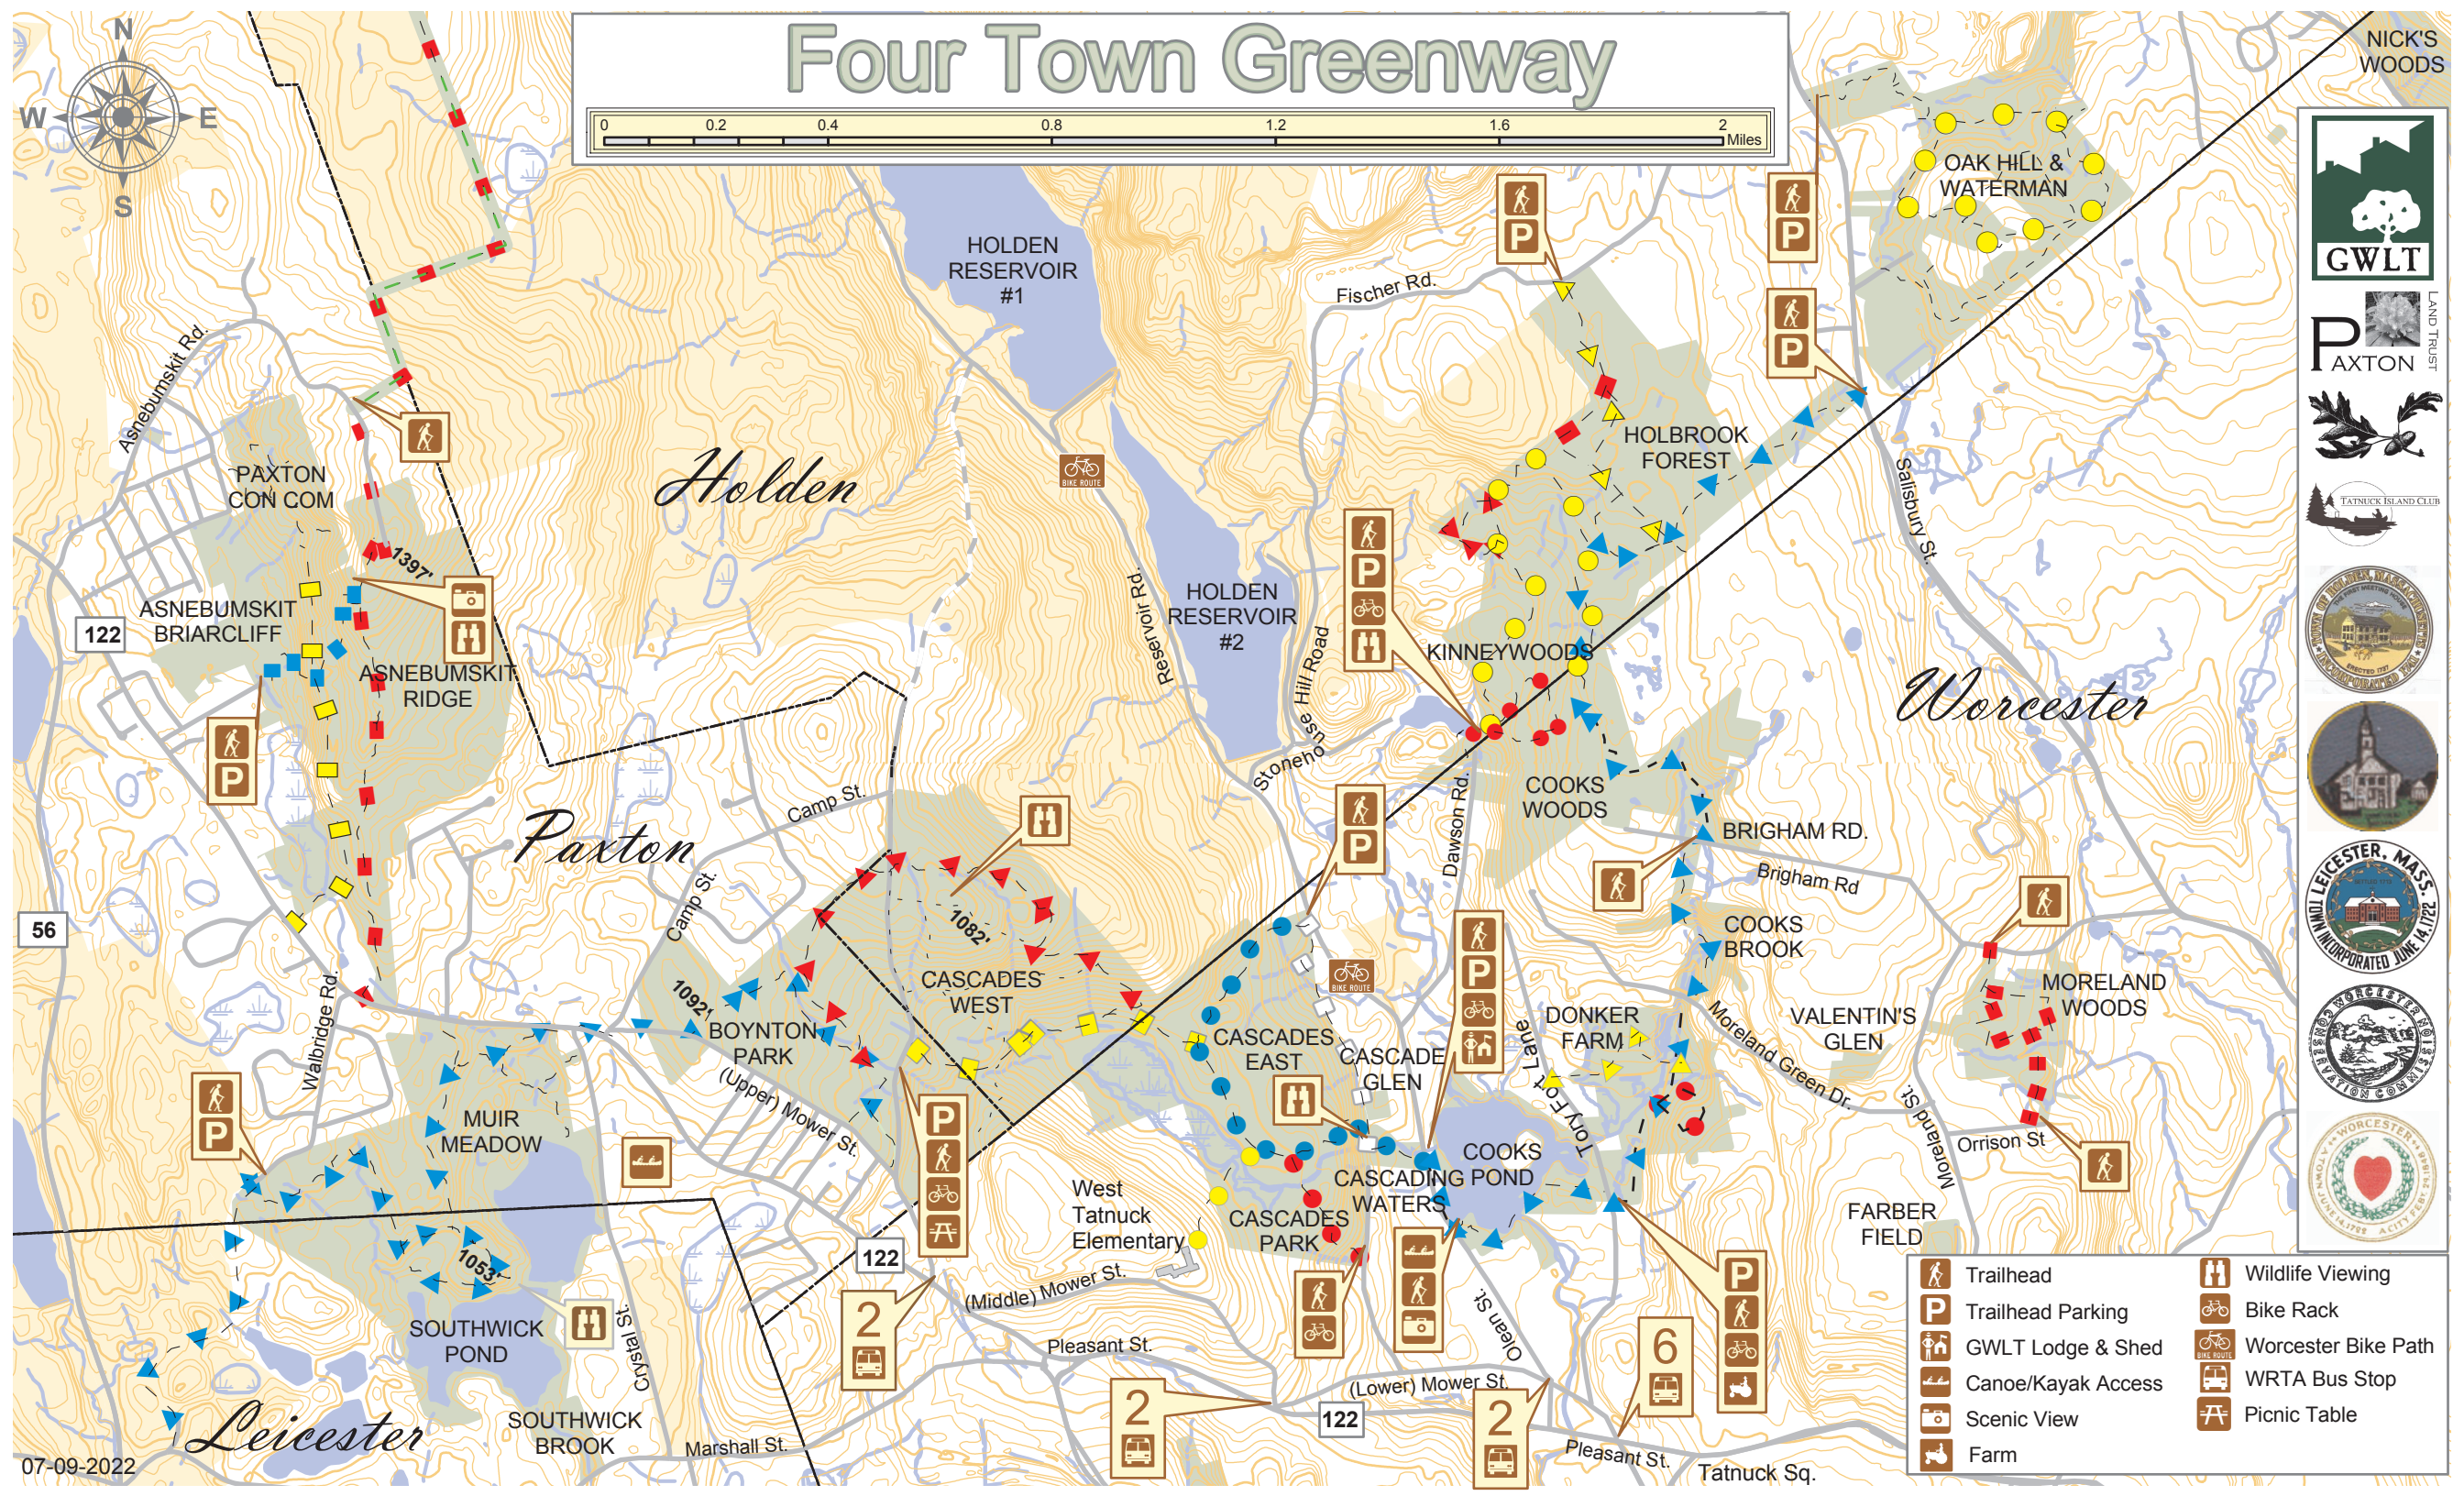

Four Town Greenway

NICK'S WOODS

PAXTON LAND TRUST

- Trailhead
- Wildlife Viewing
- Trailhead Parking
- Bike Rack
- GWLT Lodge & Shed
- Worcester Bike Path
- Canoe/Kayak Access
- WRTA Bus Stop
- Scenic View
- Picnic Table
- Farm

Four Town Greenway

- | | | | |
|--|--------------------|--|---------------------|
| | Trailhead | | Wildlife Viewing |
| | Trailhead Parking | | Bike Rack |
| | GWLT Lodge & Shed | | Worcester Bike Path |
| | Canoe/Kayak Access | | WRTA Bus Stop |
| | Scenic View | | Picnic Table |

122

122

122

122

1397'

1397'

1053'

1053'

1092'

1092'

1092'

1092'

1082'

1082'

1082'

1082'